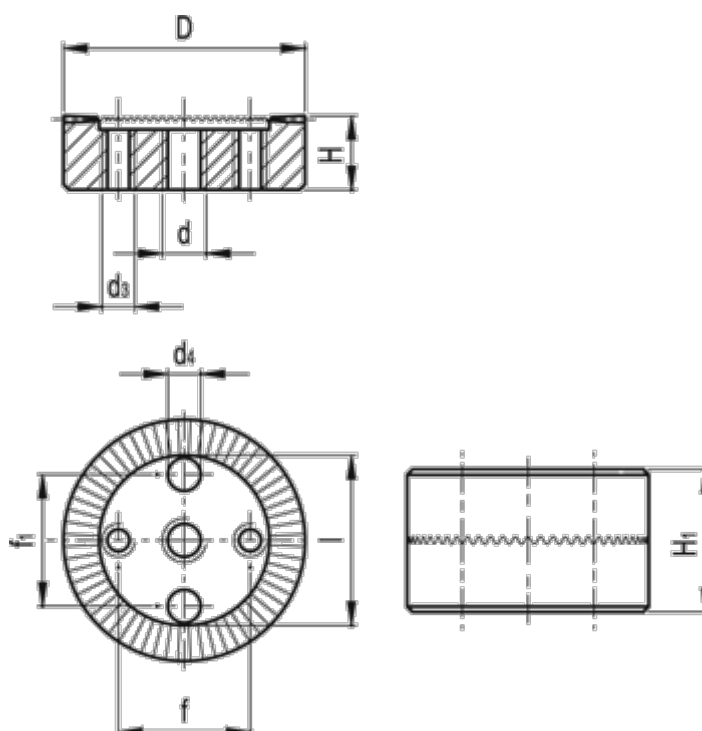

Data Sheet

Article number: 20656538

Description: E+G Serrated locking plate
GN 187.4-40-60-C-ST

Measures

D	= 40	l	= 30.0
d	= M8	Number of teeth	= 60
d1	= 6.3	Weight (g)	= 84
d4 H11	= 6		
f	= 23		
f1	= 23		
H +/-0.9	= 11.5		
H1	= 23		